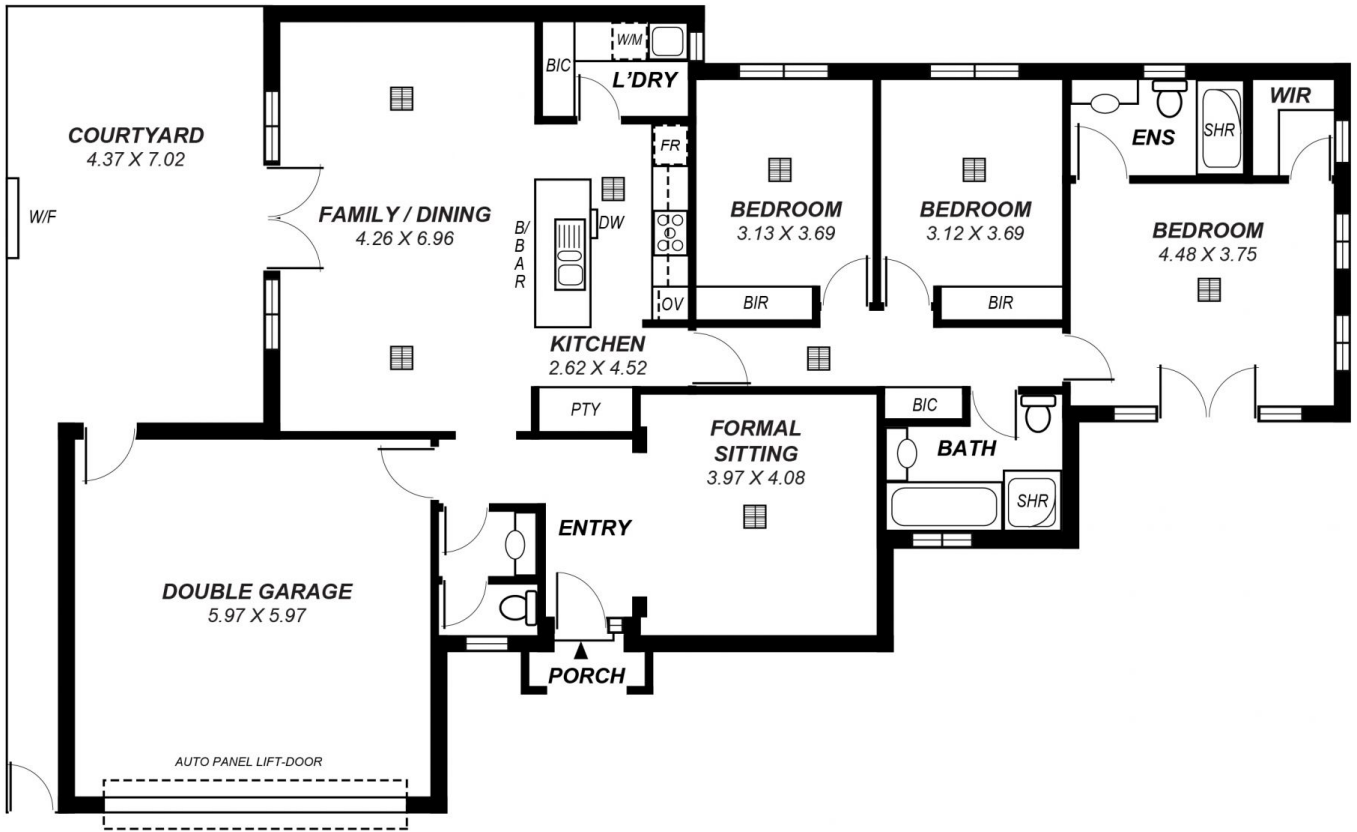

Kirsty Davies
08 8267 4995

*This drawing is for illustration purposes only .
All measurements are approximate and details intended
to be relied upon should be independently verified.*