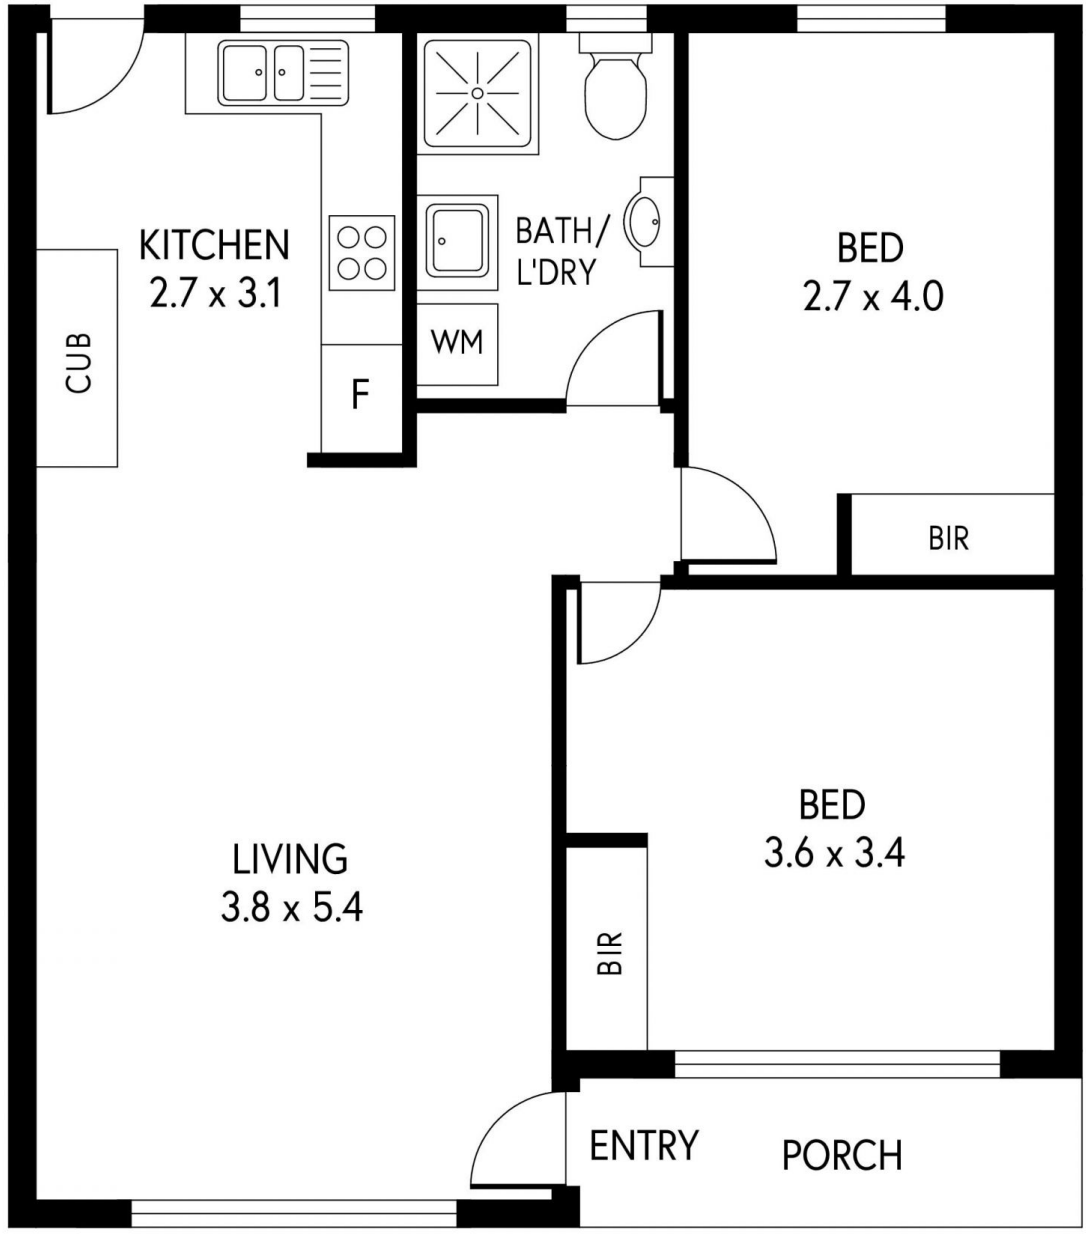

\$370.00 per week

Available at 1 weeks notice

Situated in one of Adelaide's most idyllic and secure groups of units, this beautifully presented 2-bedroom unit in the heart of Walkerville is just waiting for someone new to call home.

**View** : <https://www.foxrealestate.com.au/property/10147-stephen-terrace-walkerville-sa/6012658>

**Sarah Dawson**  
0455 840 007

10/147 STEPHEN TERRACE, WALKERVILLE

INTERNAL - 67.0 SQM  
 EXTERNAL - 4.1 SQM  
 TOTAL - 71.1 SQM