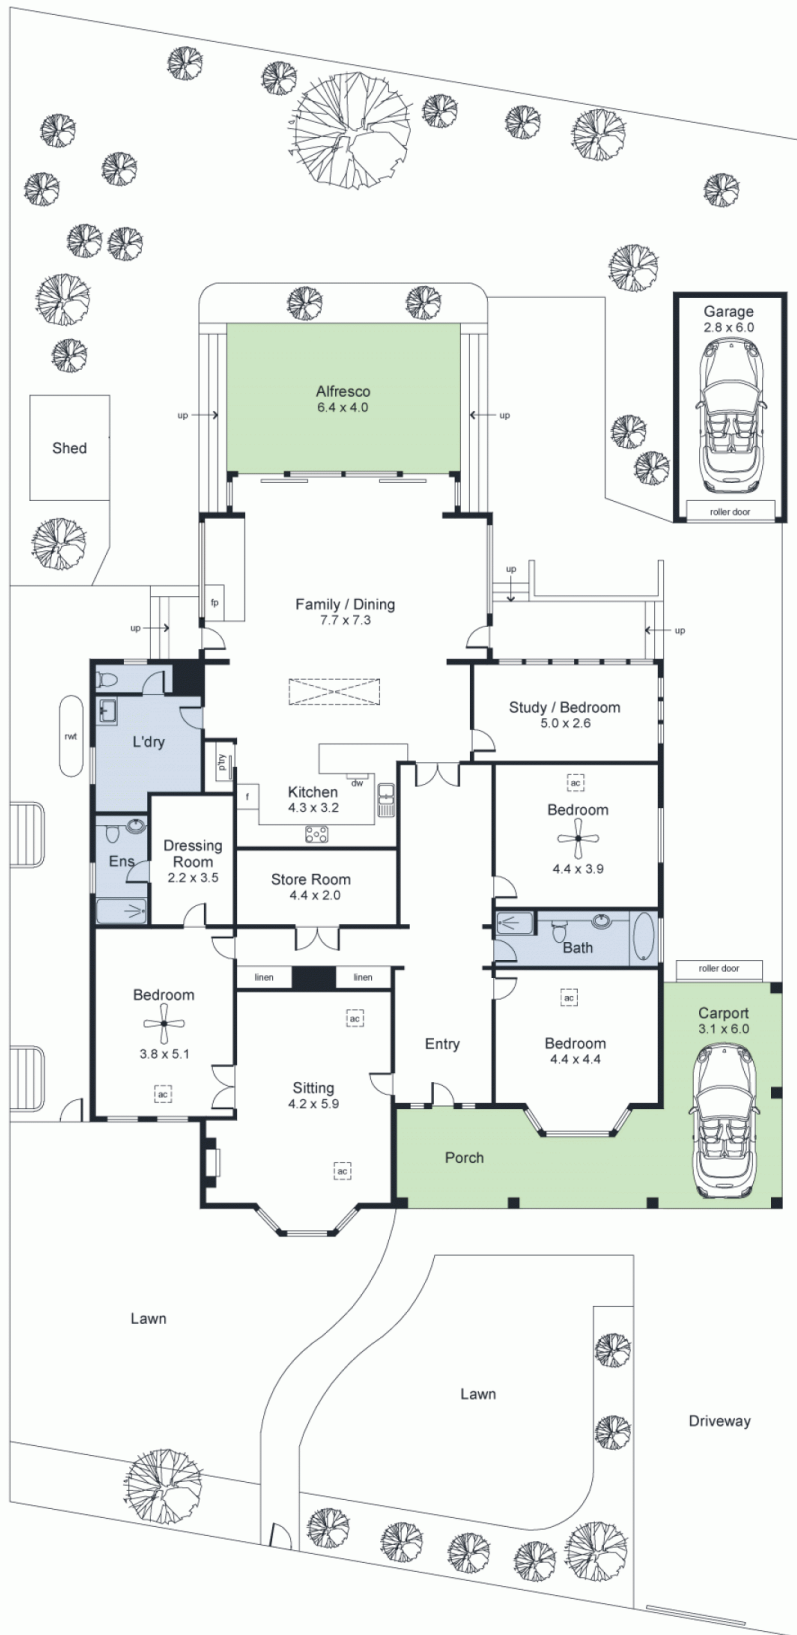

14 Briar Avenue Medindie SA

3  2  2 

In one of Medindie's most prized residential positions, with its classic interior and lovely proportions, this light and airy residence was renovated in 2010.

The extension was architecturally designed by Tim Evans and features ever popular, large flowing kitchen/family room with vaulted ceiling, gas fire and floor to ceiling glass. Other features include lovely wide entrance hall with original wooden flooring, beautifully proportioned sitting room with original fireplace, main bedroom suite with adjacent room ideally suited for dressing room plus ensuite bathroom, a further 2 generous bedrooms, study or 4th bedroom and large box room, family bathroom and laundry.

Land Size : 1050 sqm
View : <https://www.foxrealestate.com.au/property/14-briar-avenue-medindie-sa/6724260>

Candy Bennett
08 8267 4995

Edwina Lehmann
08 8267 4995

This very liveable residence also represents an extremely

Area (Estimate only)	
Living	240.1 m ²
Alfresco	42.3 m ²
Carport	18.7 m ²
Porch	17.6 m ²
Garage	16.8 m ²
Total	335.5 m²

For illustrative purposes only.
All measurements are approximate