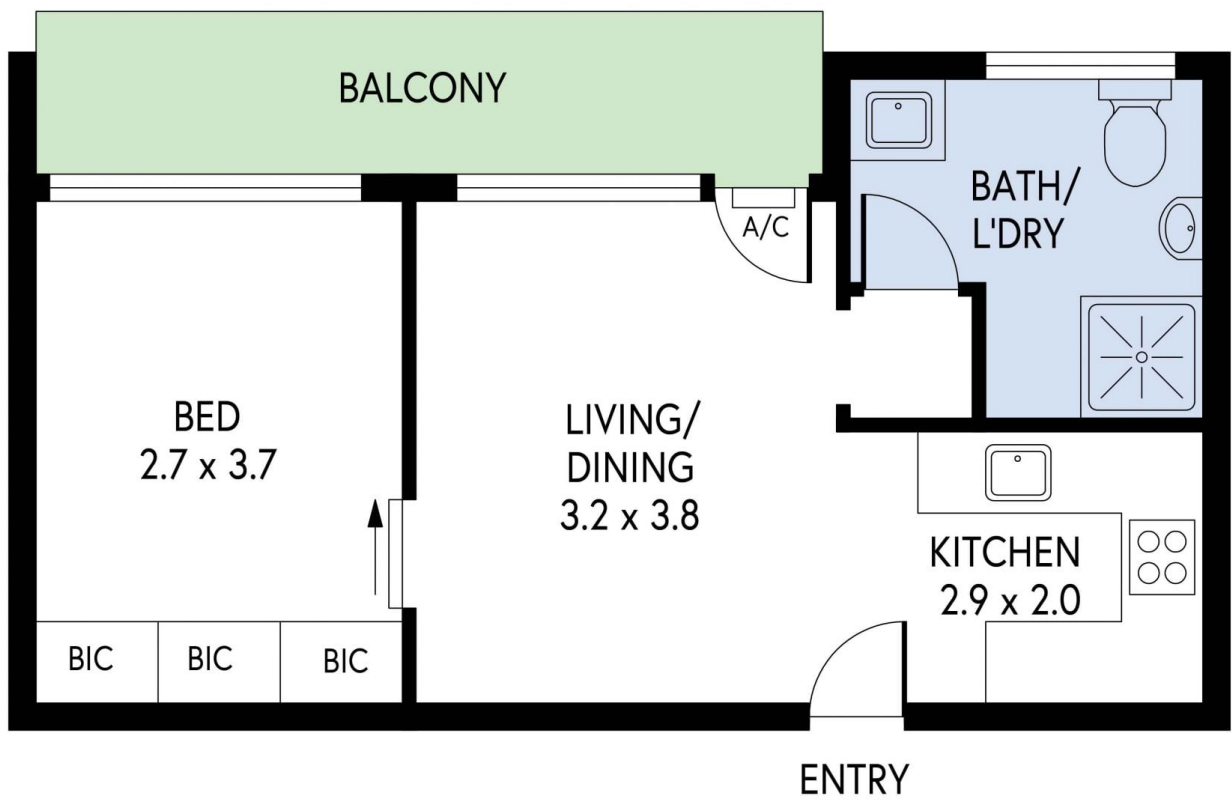

9/333 FULLARTON ROAD, PARKSIDE

	INTERNAL	- 39.6 SQM
	EXTERNAL	- 7.0 SQM
	TOTAL	- 46.6 SQM

PRODUCED BY CLIQUECREATIVE