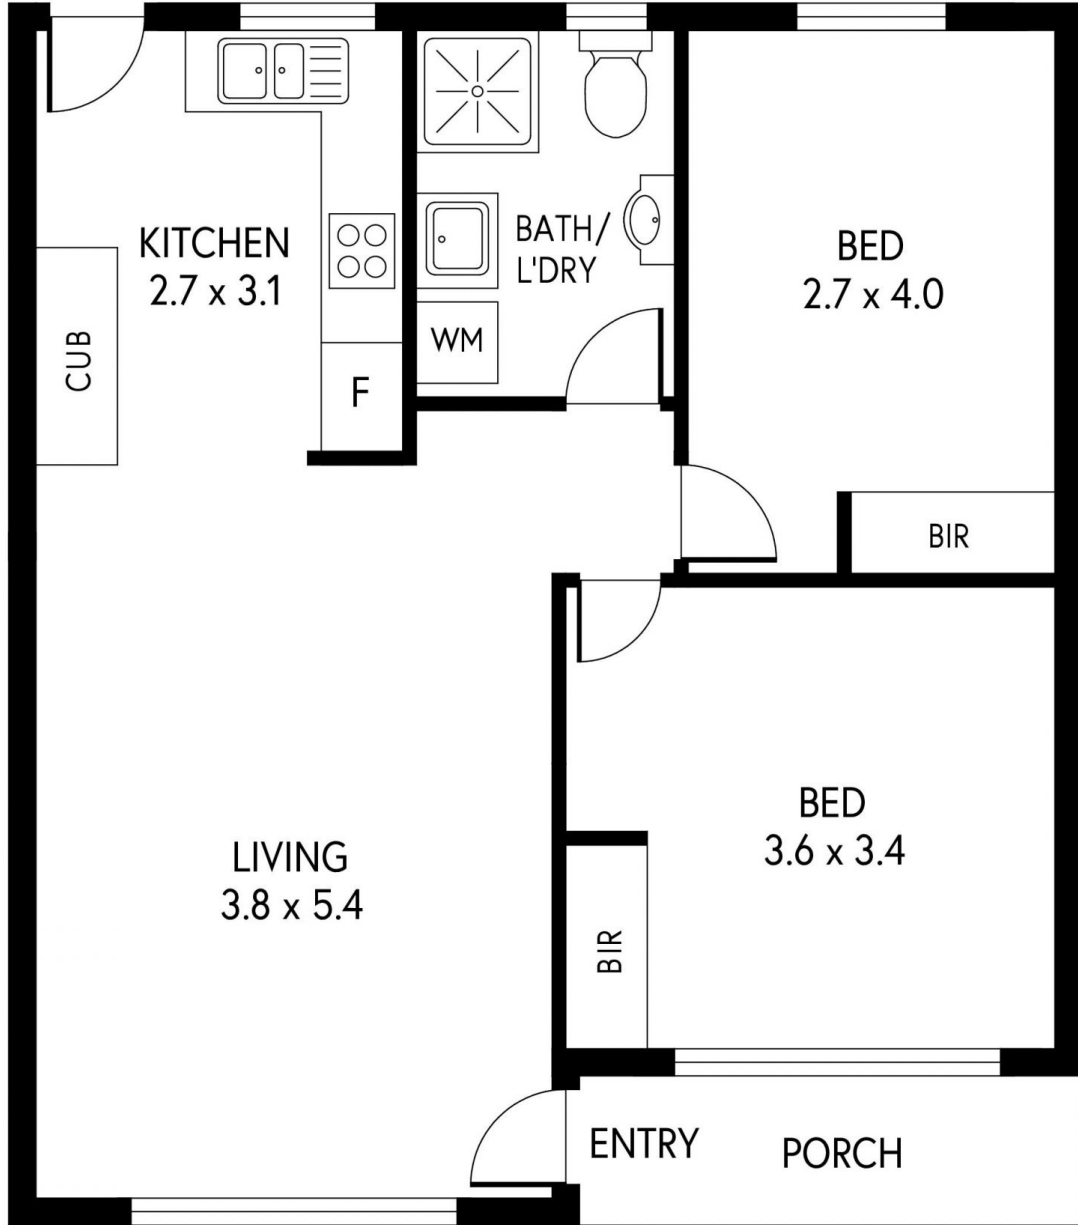

View : <https://www.foxrealestate.com.au/property/10147-stephen-terrace-walkerville-sa/6899434>

\$395.00 per week

Available 15th March 2022

Situated in one of Adelaide's most idyllic and secure groups of units, this beautifully presented 2-bedroom unit in the heart of Walkerville is just waiting for someone new to call home.

Inside the light and open living area are floating timber

Samara Douglas
0455 840 007

10/147 STEPHEN TERRACE, WALKERVILLE

INTERNAL - 67.0 SQM
 EXTERNAL - 4.1 SQM
 TOTAL - 71.1 SQM