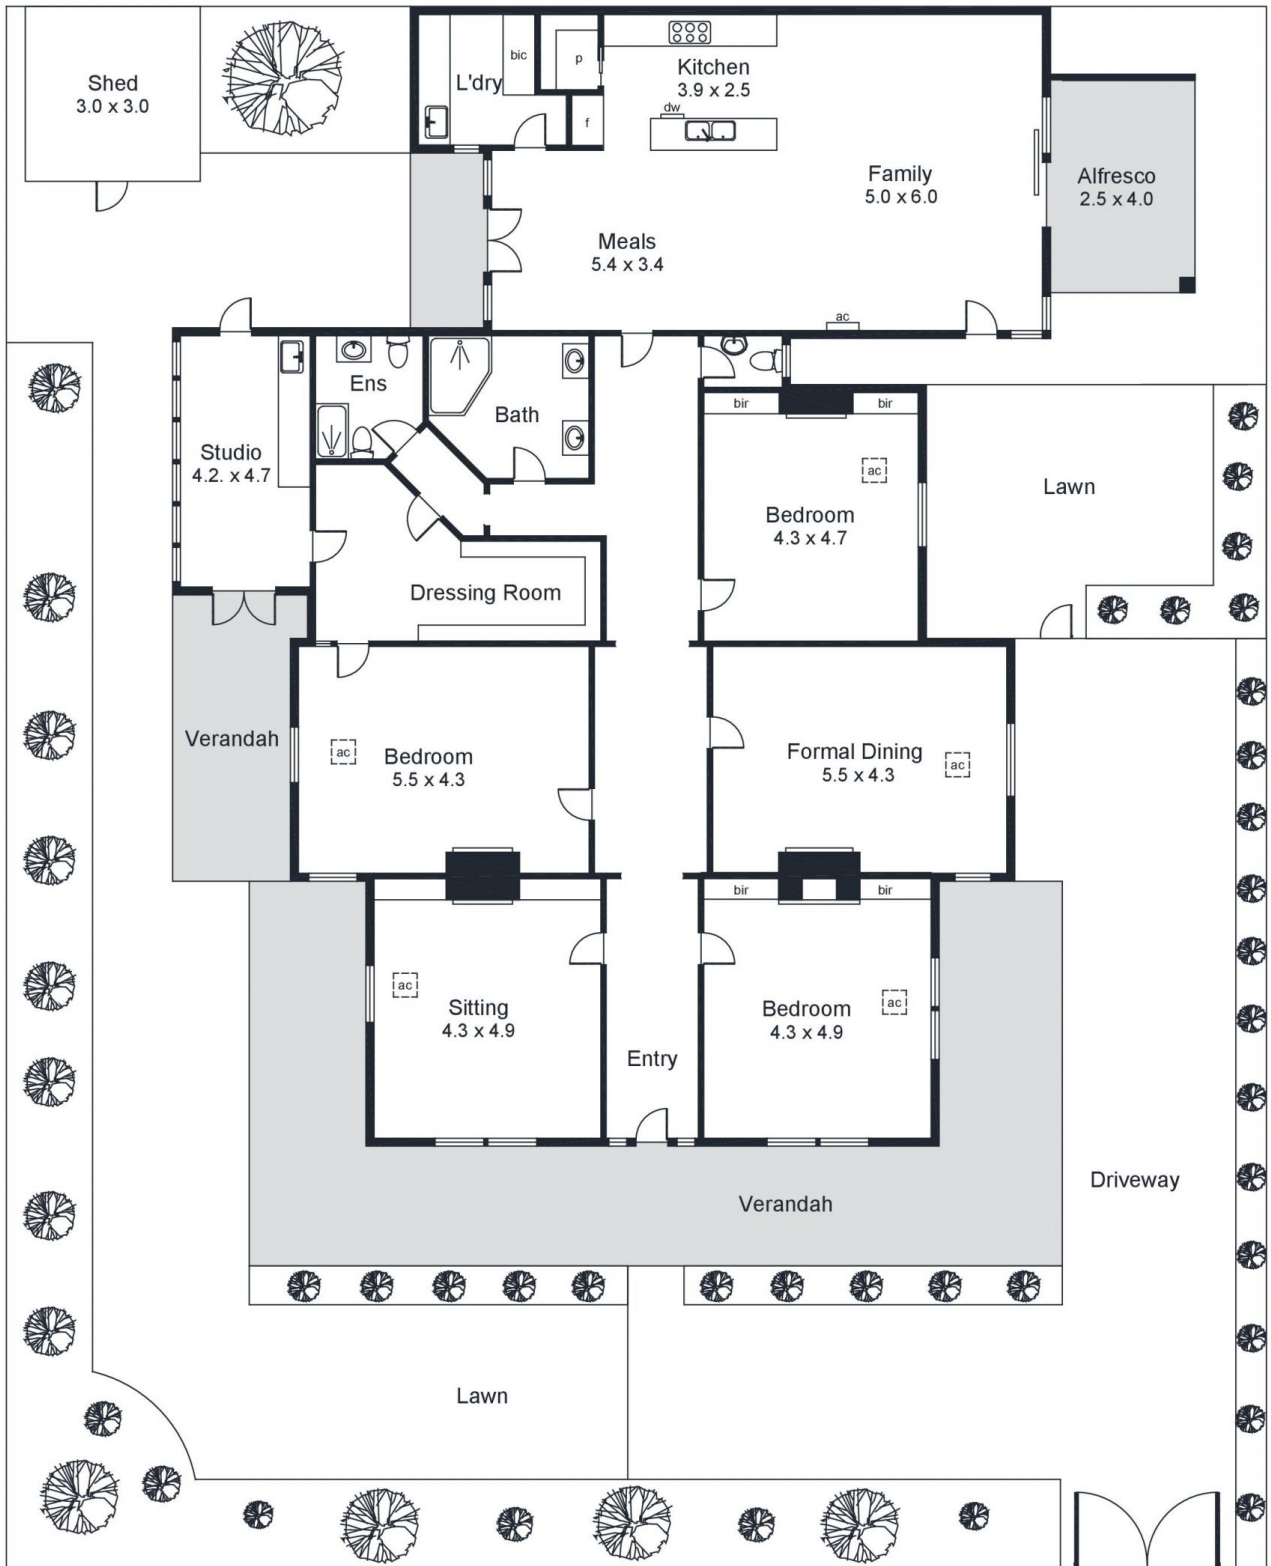

## 124 Stephen Terrace Gilberton SA

4  2  2 

Set amongst Gilberton's grandest homes, "Chatham House" is undoubtedly one of its finest homes, this 1890 villa has been fully renovated & extended, the striking extension contrasts Victorian grandeur with sleek modern design. This home offers 4 bedrooms & 2 bathrooms.

**View** : <https://www.foxrealestate.com.au/property/124-stephen-terrace-gilberton-sa/7088098>

What we love about this home:

- Large wide entry with enough space to hold your own art gallery
- Polished floorboards to entry and central hallway
- New carpets to all the bedrooms and dining rooms
- 5 Bedrooms all with ornamental fireplaces or 4 and a formal dining room, the choice is yours
- Master bedroom with large walk-in dressing room/study and ensuite and access to the sunroom

**Catherine McKay**  
0439 661 651

Area (Estimate only)	
Living	251.7 m <sup>2</sup>
Verandah	74.2 m <sup>2</sup>
Alfresco	10.0 m <sup>2</sup>
Shed	9.0 m <sup>2</sup>
<b>Total</b>	<b>344.9 m<sup>2</sup></b>

For illustrative purposes only.  
All measurements are approximate