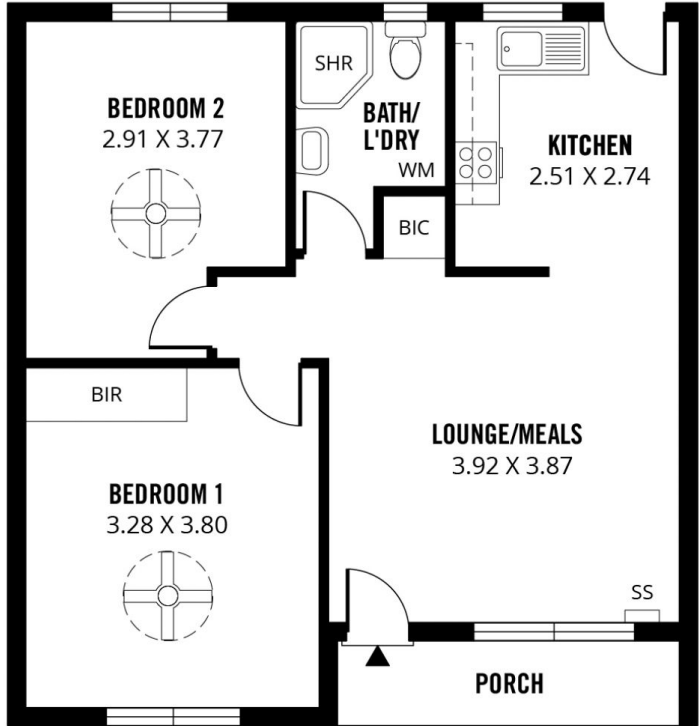

Available 24th October 2022

Location is everything with this stylish and cosy 2-bedroom unit, situated conveniently across to the Morphettville Racecourse.

- Features include;
- Spacious main bedroom with ceiling fan and wardrobe
 - Good sized second bedroom with ceiling fan
 - Renovated kitchen with stainless steel appliances and gas cooking
 - Split system heating and cooling
 - Secure access with intercom

Samara Douglas
0455 840 007

NOT IN LOCATION

TOTAL

Living

Porch

Scale in metres. This drawing is for illustration purposes only. All measurements are approximate and details intended to be relied upon should be independently verified. Produced by **The Fotobase Group**