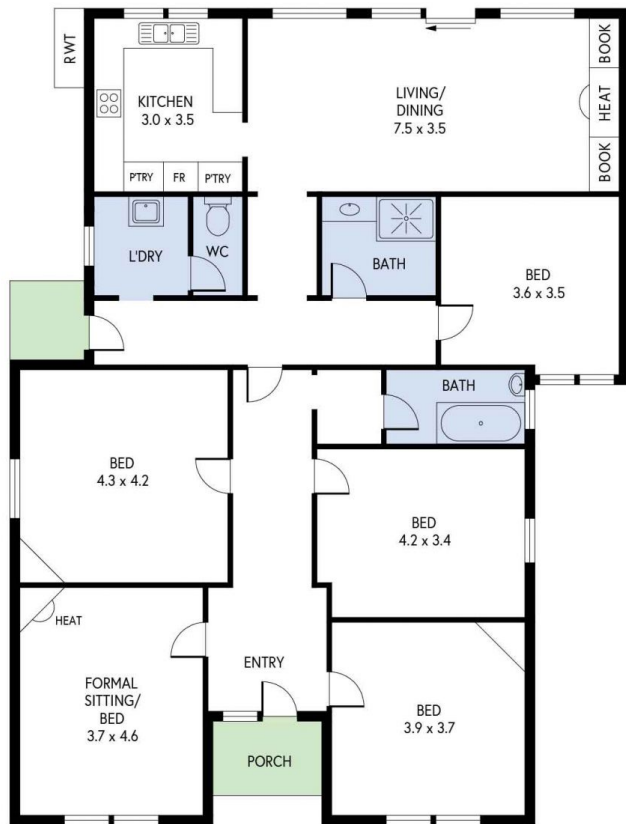

This is what dreams are made of, a stunning and superbly located Villa which is ready to move into and has amazing potential to create your dream home.

As you enter this grand home you are immediately impressed by the feeling of space, natural light and character laden features. To the front is the large formal sitting room with open fireplace and master bedroom. Travelling down the extensive hallway is an additional two

Building Size : 167 sqm
Land Size : 872 sqm
View : <https://www.foxrealestate.com.au/property/10-marlborough-street-fullarton-sa/7262832>

Kirsty Davies
08 8267 4995

SHED
2.0 x 2.0

10 MARLBOROUGH STREET, FULLARTON

INTERNAL - 174.1 SQM
EXTERNAL - 84.7 SQM
TOTAL - 258.8 SQM