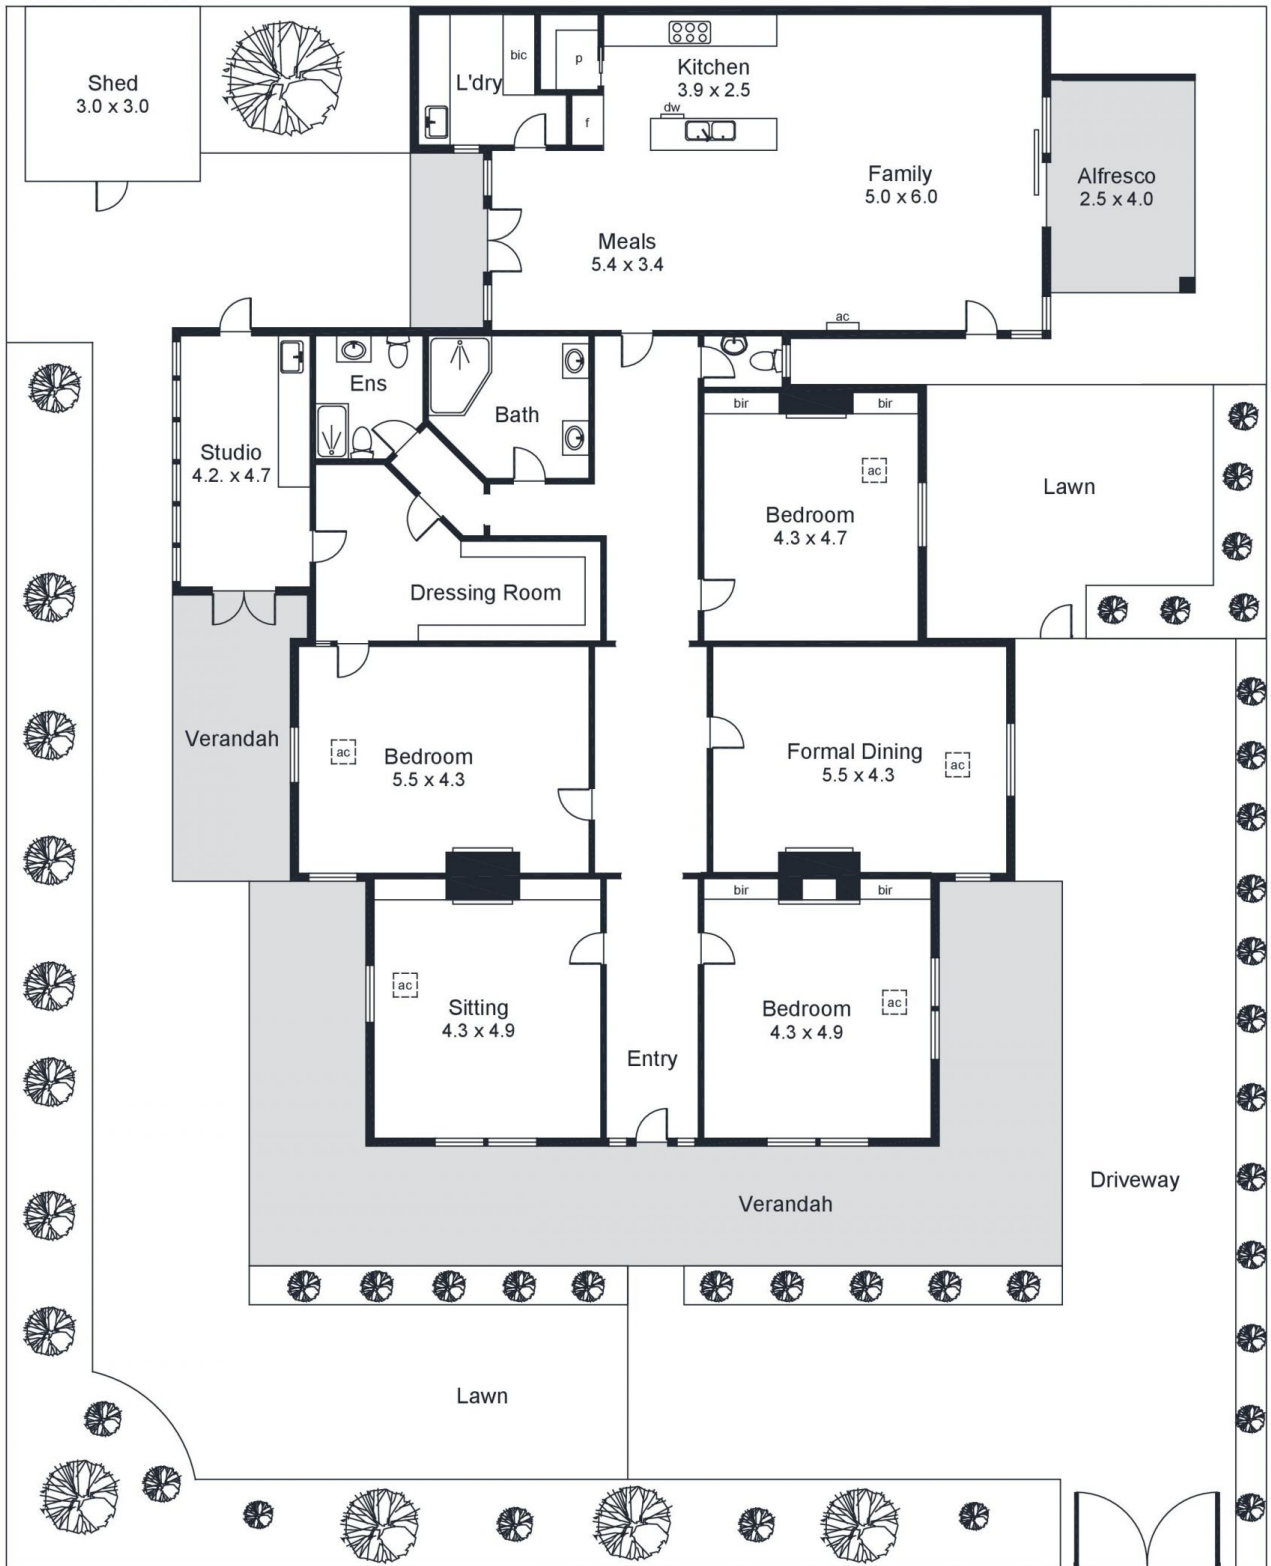

124 Stephen Terrace Gilberton SA

4  2  2 

Available | 8th April 2023

Set amongst Gilberton's grandest homes, "Chatham House" is undoubtedly one of its finest homes, this 1890 villa has been fully renovated & extended, the striking extension contrasts Victorian grandeur with sleek modern design. This home offers 4 bedrooms & 2 bathrooms.

What we love about this home:

- Large wide entry with enough space to hold your own art gallery
- Polished floorboards to entry and central hallway
- New carpets to all the bedrooms and dining rooms
- 5 Bedrooms all with ornamental fireplaces or 4 and a formal dining room, the choice is yours
- Master bedroom with large walk-in dressing room/study

View : <https://www.foxrealestate.com.au/property/124-stephen-terrace-gilberton-sa/7512680>

Mel Ainscough
0439 661 651

Area (Estimate only)	
Living	251.7 m ₂
Verandah	74.2 m ₂
Alfresco	10.0 m ₂
Shed	9.0 m ₂
Total	344.9 m₂

For illustrative purposes only.
All measurements are approximate