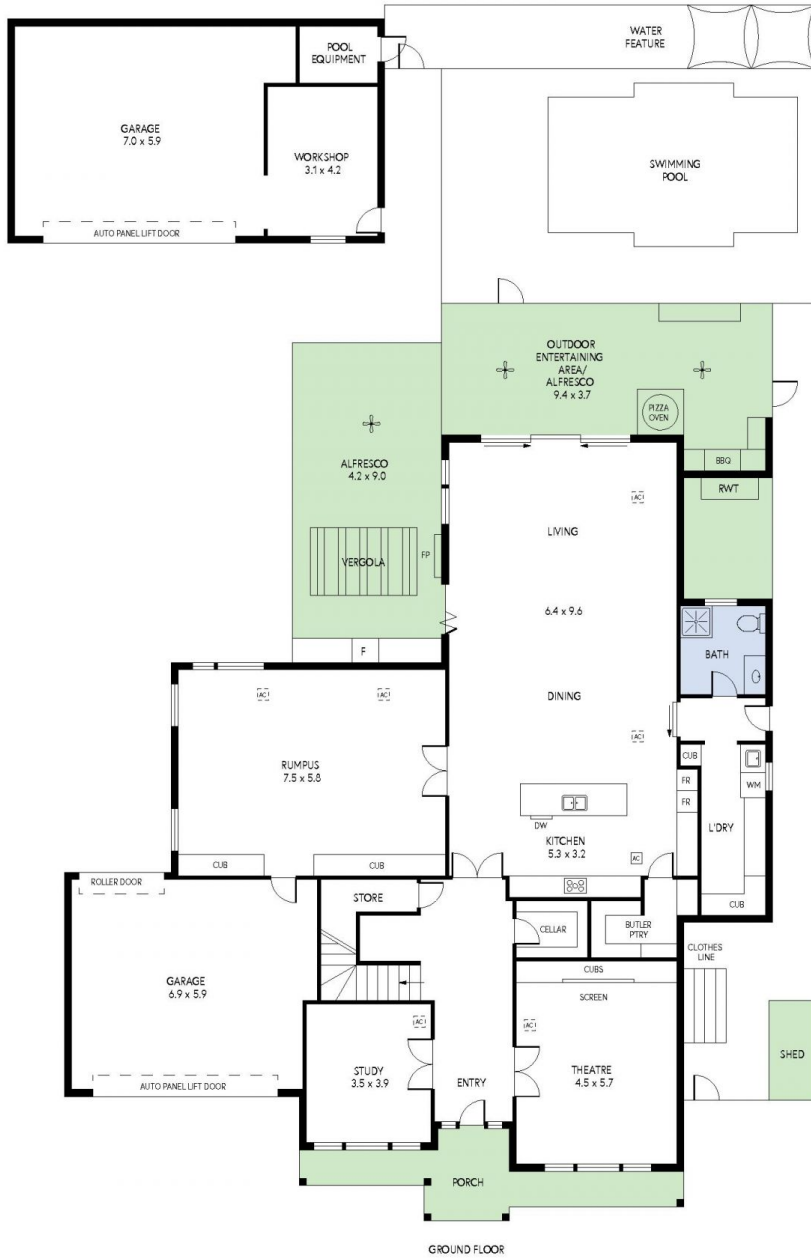

Set on approximately 1045sqm over 2 levels, the sumptuous fit-out is apparent upon entry with 3m ceilings highlighting the impressive light-filled dimensions. Finishes and fittings that are both beautiful and practical - custom cabinetry, Emperador marble, parquetry and Blackbutt timber floors, stone surfaces and travertine tiling.

12 LERWICK AVENUE, HAZELWOOD PARK

INTERNAL - 442.9 SQM  
 EXTERNAL - 154.1 SQM  
 TOTAL - 597.0 SQM