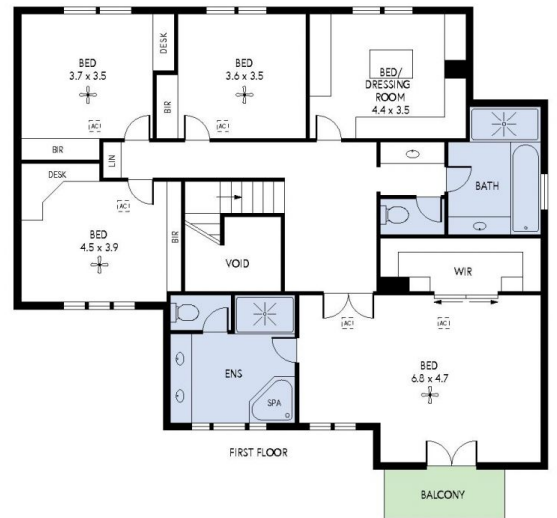

Set on approximately 1045sqm over 2 levels, the sumptuous fit-out is apparent upon entry with 3m ceilings highlighting the impressive light-filled dimensions. Finishes and fittings that are both beautiful and practical - custom cabinetry, Emperador marble, parquetry and Blackbutt timber floors, stone surfaces and travertine tiling.

12 LERWICK AVENUE, HAZELWOOD PARK

INTERNAL - 442.9 SQM  
 EXTERNAL - 154.1 SQM  
 TOTAL - 597.0 SQM