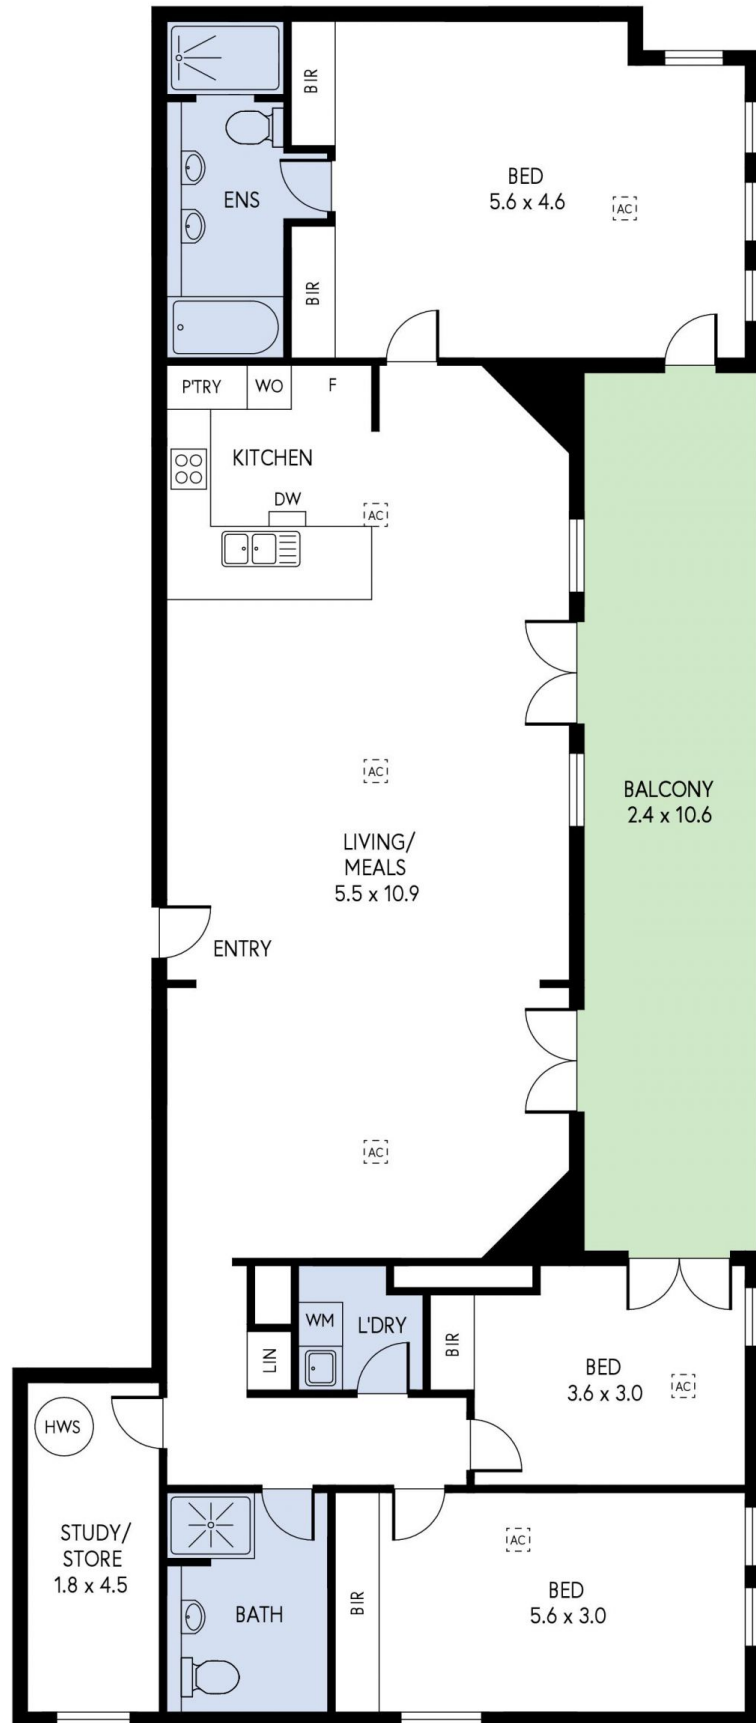

6/161 Fullarton Road Rose Park SA

3  **2**  **2** 

Available | 8th May 2023

Welcome to one of Adelaide's most iconic historic buildings located in the ever popular Rose Park, this apartment is securely positioned on the upper level where you can enjoy views over lush gardens and view towards the city. This apartment offers 3 Bedrooms & 2 Bathrooms

Features include:

- 3 large size bedrooms
- Master bedroom with access to the main balcony, ensuite, double vanity, shower, separate bath
- Bedrooms 2 & 3 are of good sizes and both with built in robes
- Large lounge / meals area, a perfect place for entertaining friends & family with double French doors leading to the

View : <https://www.foxrealestate.com.au/property/6161-fullarton-road-rose-park-sa/7555211>

Mel Ainscough
08 8267 4995

UNIT 6/161 FULLARTON ROAD, ROSE PARK

	INTERNAL	- 165.00 SQM
	EXTERNAL	- 55.69 SQM
	TOTAL	- 220.69 SQM