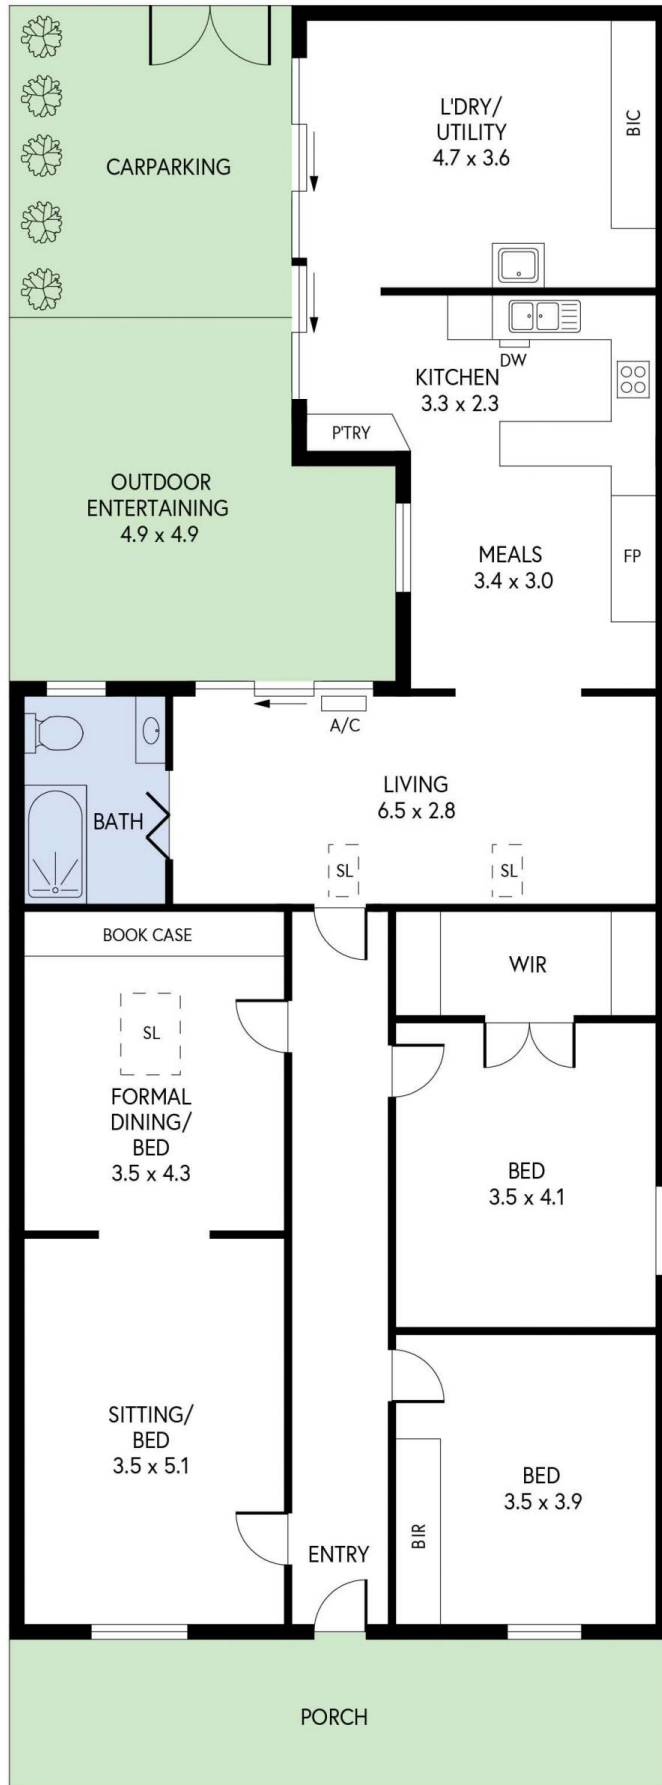

Equivalent of 7 large main rooms and potentially 4 bedrooms with valuable rear access via Barton Place and offering stunning baltic pine floorboards, high skirting, arched hallway and massive potential throughout.

Upgraded kitchen and bathroom, solar, lovely rear courtyard and off-street parking for 2 cars.

A character property that would respond extremely well to a renovation and located in an enviable position.

Land Size : 271 sqm

View : <https://www.foxrealestate.com.au/property/134-barton-terrace-west-north-adelaide-sa/7667617>

Andrew Fox
08 8267 4995

134 BARTON TERRACE WEST, NORTH ADELAIDE

	INTERNAL	- 157.2 SQM
	EXTERNAL	- 55.0 SQM
	TOTAL	- 212.2 SQM