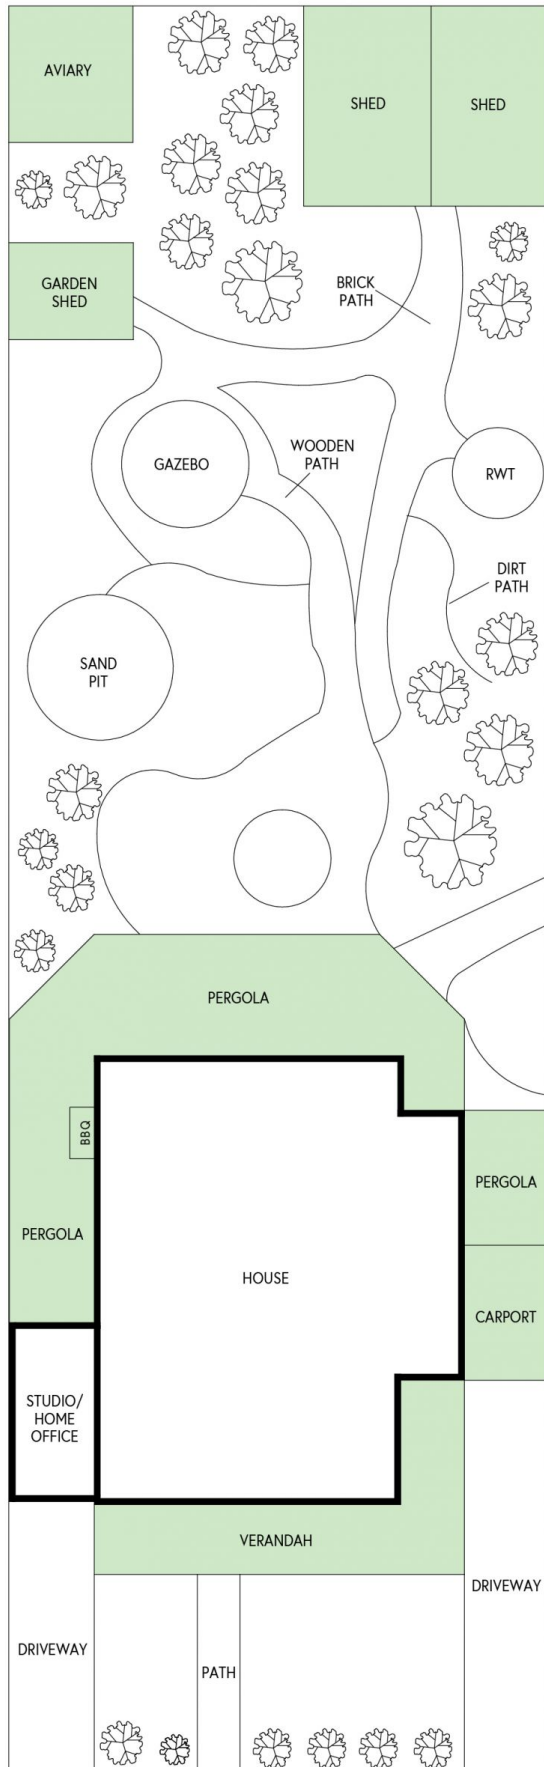

71 Chief Street Brompton SA

4  1  4 

Located in the chic end of town, adjacent all the big players of North Adelaide, Medindie, Fitzroy and Prospect is this peaceful and private home in Brompton - just 5kms from the city. You'll have the invaluable luxury of a city fringe lifestyle coupled with the charm of a character home in a community minded location.

Nestled within an idyllic haven with verdant grounds this trophy home is one with nature. A 1923 Return Verandah Bungalow on a substantial allotment of 1098sqm (approx.) presents an enviable blend of tranquillity and accessibility.

The family bonus - coveted Adelaide and Botanic High School zoning.

Set behind a secure fence, with dual gated driveways,

Land Size : 1098 sqm

View : <https://www.foxrealestate.com.au/property/71-chief-street-brompton-sa/7715539>

Rachael Pavli
08 8267 4995

71 CHIEF STREET, BROMPTON

INTERNAL - 175.0 SQM
 EXTERNAL - 151.8 SQM
 TOTAL - 326.8 SQM

71 CHIEF STREET, BROMPTON