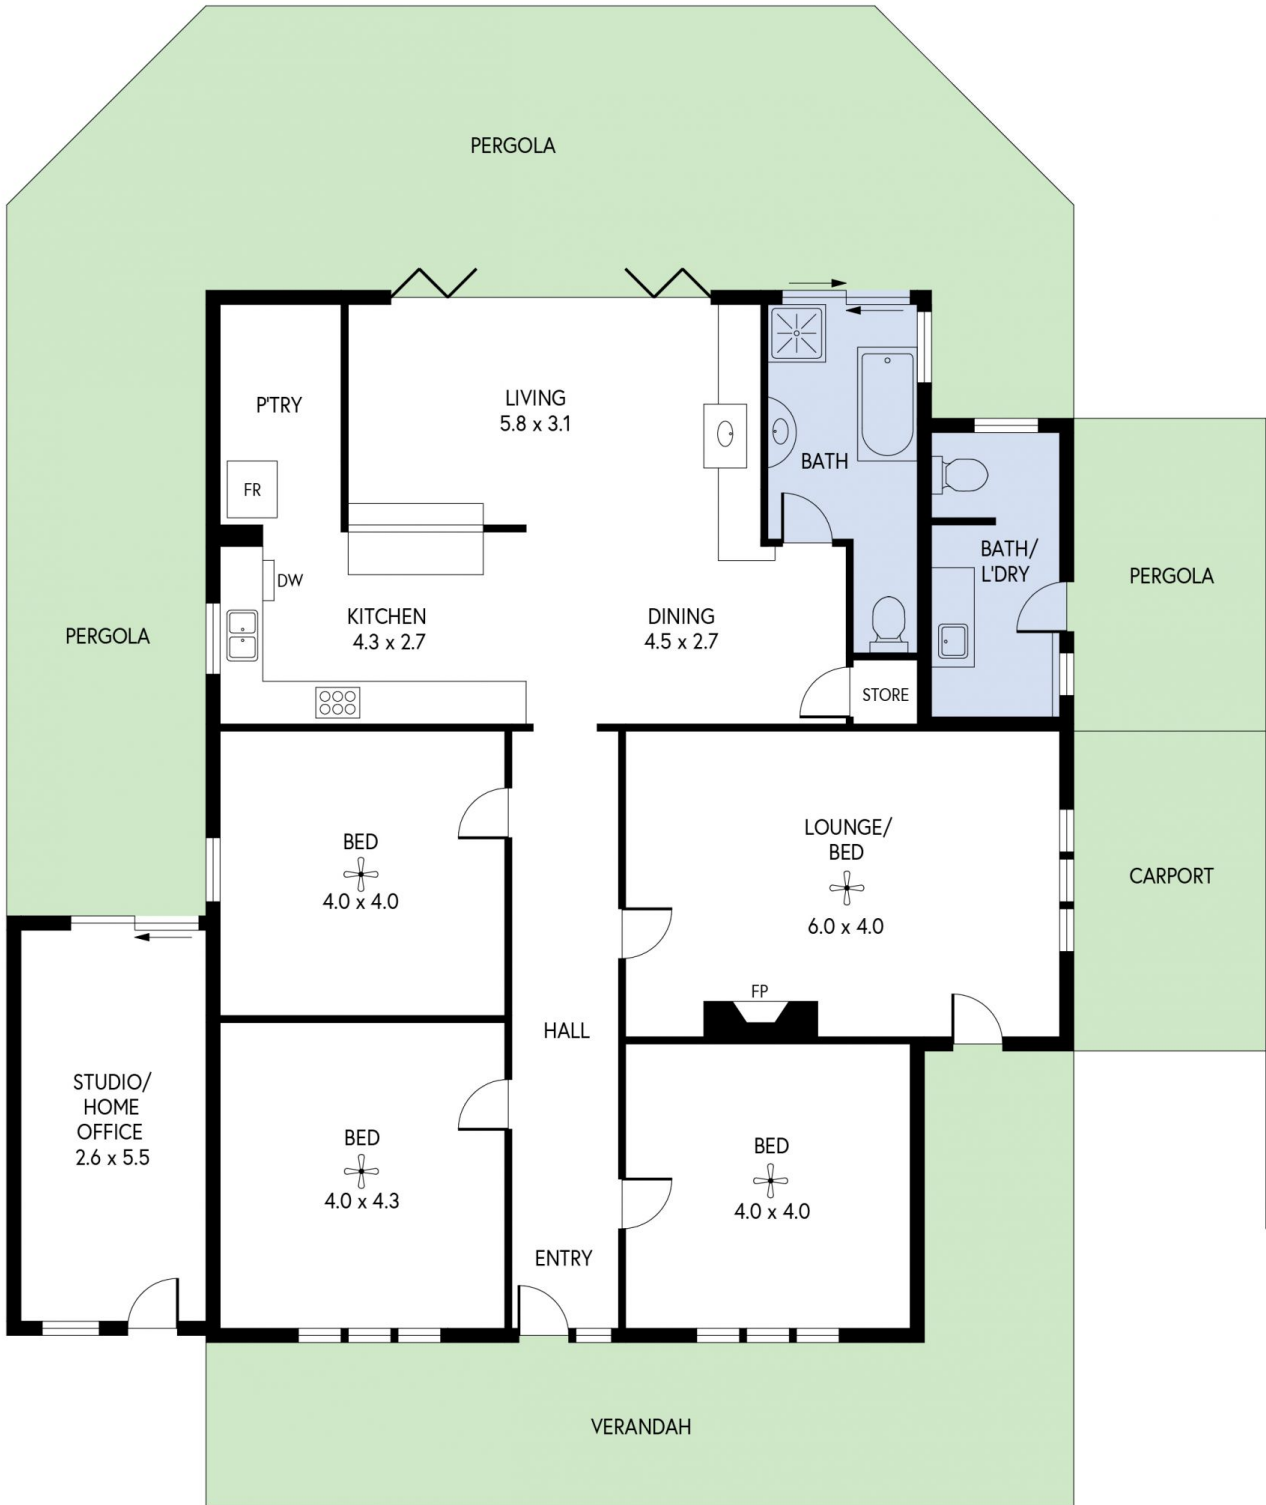

Nestled within an idyllic haven with verdant grounds this trophy home is one with nature. A 1923 Return Verandah Bungalow on a substantial allotment of 1098sqm (approx.) presents an enviable blend of tranquillity and accessibility.

The family bonus - coveted Adelaide and Botanic High School zoning.

Set behind a secure fence, with dual gated driveways,

Land Size : 1098 sqm

View : <https://www.foxrealestate.com.au/property/71-chief-street-brompton-sa/7715539>

Rachael Pavli
08 8267 4995

71 CHIEF STREET, BROMPTON

INTERNAL - 175.0 SQM
 EXTERNAL - 151.8 SQM
 TOTAL - 326.8 SQM

71 CHIEF STREET, BROMPTON