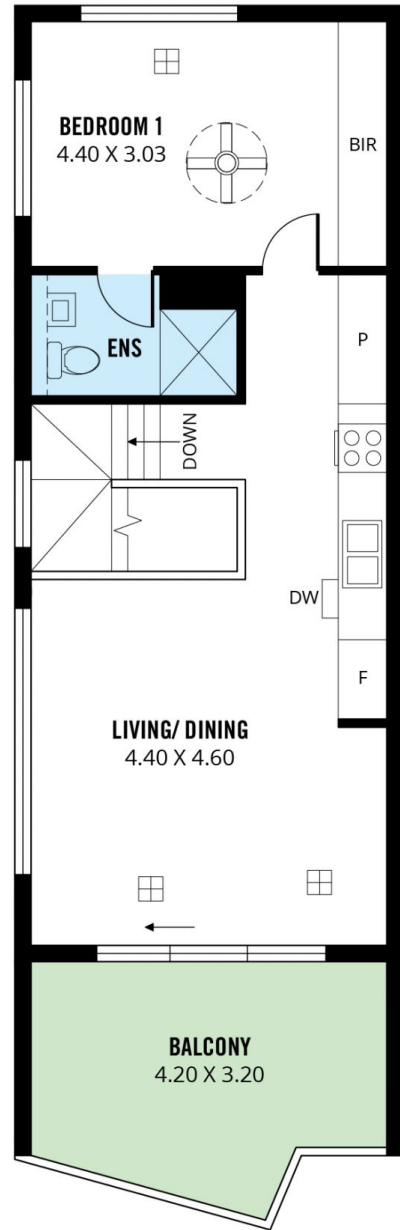

View : <https://www.foxrealestate.com.au/property/26-edith-st-findon-sa/7954516>

Features include:

- Lower level bedroom with spacious walk in robe and ceiling fan
- Lower level bathroom
- Upper level has North facing living and dining
- Balcony access through sliding doors
- Fully equipped modern kitchen with gas stove top and stainless steel dishwasher (fridge included)
- State of the art ducted reverse cycle air conditioning
- Floating timber flooring
- Plush carpets

Samara Douglas
0455 840 007

LOWER FLOOR PLAN

UPPER FLOOR PLAN

26 EDITH STREET, FINDON

Scale in metres. This drawing is for illustration purposes only. All measurements are approximate and details intended to be relied upon should be independently verified.