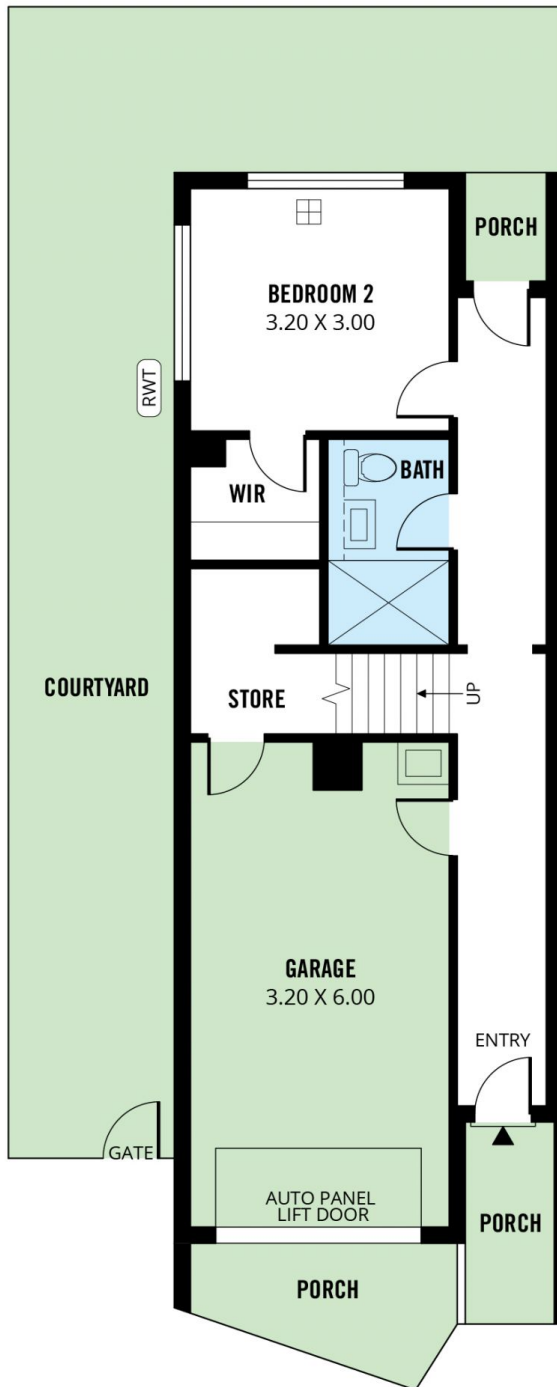

View : <https://www.foxrealestate.com.au/property/26-edith-st-findon-sa/7954516>

Features include:

- Lower level bedroom with spacious walk in robe and ceiling fan
- Lower level bathroom
- Upper level has North facing living and dining
- Balcony access through sliding doors
- Fully equipped modern kitchen with gas stove top and stainless steel dishwasher (fridge included)
- State of the art ducted reverse cycle air conditioning
- Floating timber flooring
- Plush carpets

Samara Douglas
0455 840 007

LOWER FLOOR PLAN

UPPER FLOOR PLAN

26 EDITH STREET, FINDON

Scale in metres. This drawing is for illustration purposes only. All measurements are approximate and details intended to be relied upon should be independently verified.