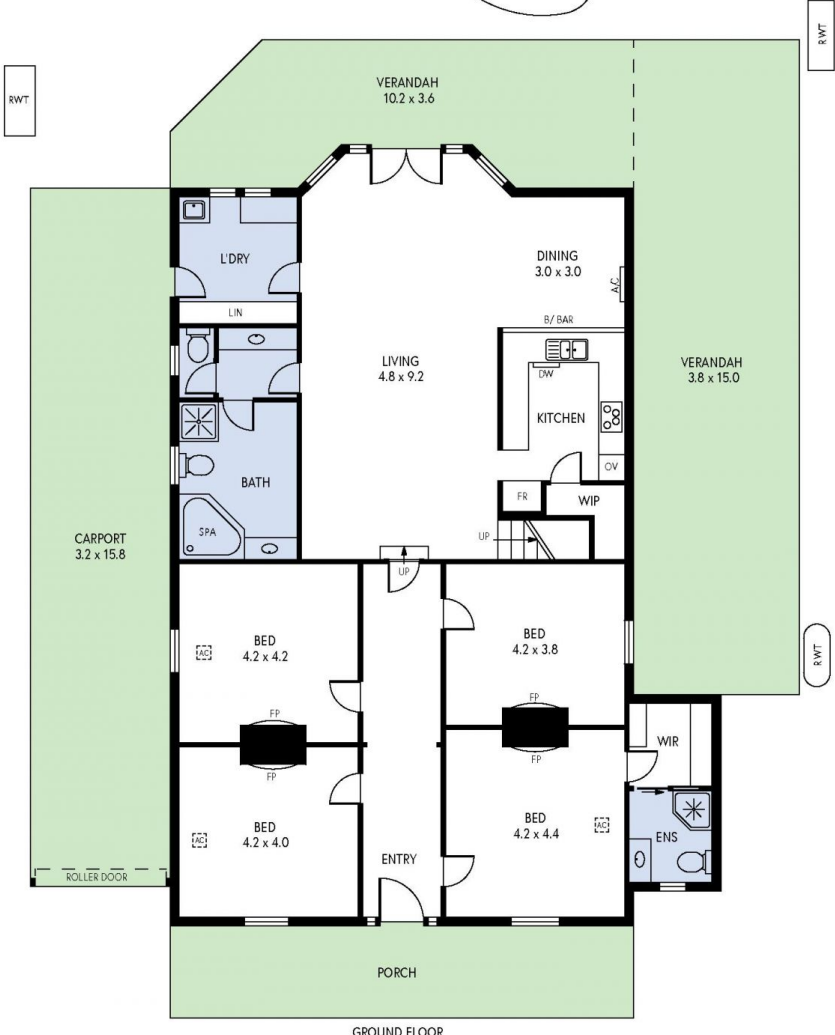

Beyond the North facing façade the home is filled to the brim with character features of its era. Extended circa 2000 discover tremendous family accommodation of over 2 levels - enjoy 6 bedrooms, the main bedroom with walk in robe and ensuite, large family bathroom including spa bath, and additional powder room.

The expansive living room is the hub, enjoying the sense of

Price : Contact Agent
Land Size : 1052 sqm
View : <https://www.foxrealestate.com.au/property/1-castle-avenue-prospect-sa/8003340>

Marina Ormsby
0488 183 521

1 CASTLE AVENUE, PROSPECT

	INTERNAL	- 256.5 SQM
	EXTERNAL	- 215.1 SQM
	TOTAL	- 471.6 SQM