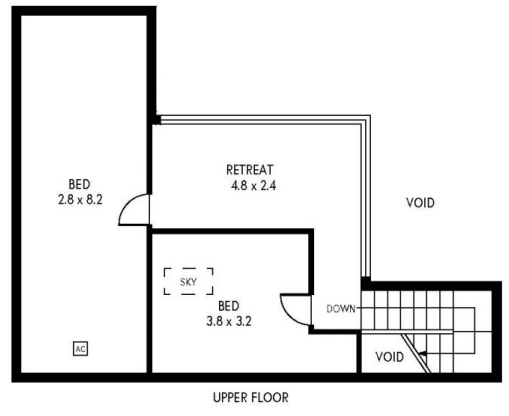

Beyond the North facing façade the home is filled to the brim with character features of its era. Extended circa 2000 discover tremendous family accommodation of over 2 levels - enjoy 6 bedrooms, the main bedroom with walk in robe and ensuite, large family bathroom including spa bath, and additional powder room.

1 CASTLE AVENUE, PROSPECT

	INTERNAL	- 256.5 SQM
	EXTERNAL	- 215.1 SQM
	TOTAL	- 471.6 SQM