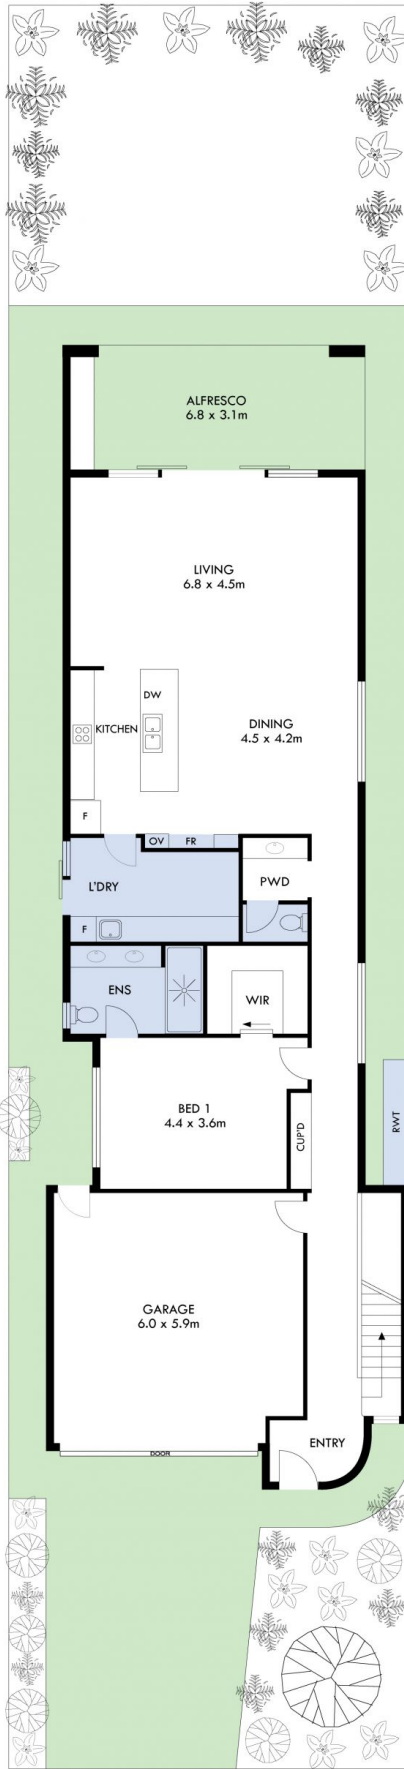

Be impressed at first glance by a soaring, north-facing, light-filled entry. A smart floorplan consists of three

**Type** : House

**View** : <https://www.foxrealestate.com.au/property/92a-princes-road-mitcham-sa/8312966>

**Spiro Papaemanouil**  
08 8267 4995

[For full version visit the website](https://www.foxrealestate.com.au)

GROUND FLOOR

UPPER FLOOR

INTERNAL	268 SQM
EXTERNAL	34 SQM
TOTAL	302 SQM